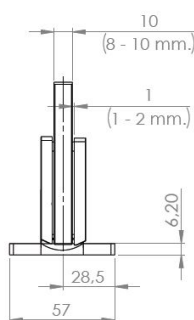

PRODUCT SHEET

Description:

Shower Hinge "Rio", Wall/Glass, Black Finish, Centre Back Pl, 8-10mm Glass Thickness, W/15 DG Angle Adjustment Function, & 25DG Return Function, Brass Material, Hidden Screws., Black Fiber Gaskets: 2 x 1mm & 2 x 2mm Thickness., Load Capacity Pr. Pair: 45kg

Item number:

15.23.880-4

Units	Box	Carton	HS Code	Barcode
Pcs.	1	20	8302100090	
				5704866500517

SISO A/S

Mileparken 11
DK-2740 Skovlunde
Denmark
VAT: 24786013

Phone +45 45 830 900

www.siso.dk
siso@siso.dk