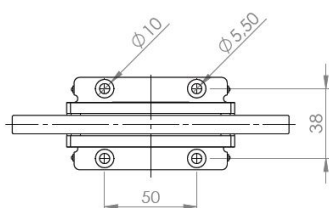

PRODUCT SHEET

Description:

Shower Hinge "Rio", Wall/Glass, Black Finish, Centre Back Pl, 8-10mm Glass Thickness, W/15 DG Angle Adjustment Function, & 25DG Return Function, Brass Material, Hidden Screws., Black Fiber Gaskets: 2 x 1mm & 2 x 2mm Thickness., Load Capacity Pr. Pair: 45kg

Item number:

15.23.880-4

Units	Box	Carton	HS Code	Barcode
Pcs.	1	20	8302100090	
				5704866500517

SISO A/S

Mileparken 11
DK-2740 Skovlunde
Denmark
VAT: 24786013

Phone +45 45 830 900

www.siso.dk
siso@siso.dk