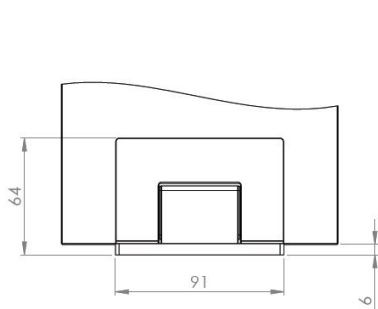

PRODUCT SHEET

Description:

Shower Hinge "Rio", Wall/Glass, Black Finish, Centre Back Pl, 8-10mm Glass Thickness, W/15 DG Angle Adjustment Function, & 25DG Return Function, Brass Material, Hidden Screws., Black Fiber Gaskets: 2 x 1mm & 2 x 2mm Thickness., Load Capacity Pr. Pair: 45kg

Item number:

15.23.880-4

Units	Box	Carton	HS Code	Barcode
Pcs.	1	20	8302100090	
				5704866500517

SISO A/S

Mileparken 11
DK-2740 Skovlunde
Denmark
VAT: 24786013

Phone +45 45 830 900

www.siso.dk
siso@siso.dk