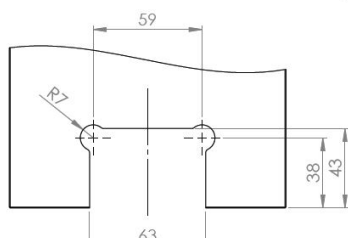

PRODUCT SHEET

Description:

Shower Hinge "Rio", Wall/Glass, Black Finish, Centre Back Pl, 8-10mm Glass Thickness, W/15 DG Angle Adjustment Function, & 25DG Return Function, Brass Material, Hidden Screws., Black Fiber Gaskets: 2 x 1mm & 2 x 2mm Thickness., Load Capacity Pr. Pair: 45kg

Item number:

15.23.880-4

Units	Box	Carton	HS Code	Barcode
Pcs.	1	20	8302100090	
				5704866500517

SISO A/S

Mileparken 11
DK-2740 Skovlunde
Denmark
VAT: 24786013

Phone +45 45 830 900

www.siso.dk
siso@siso.dk